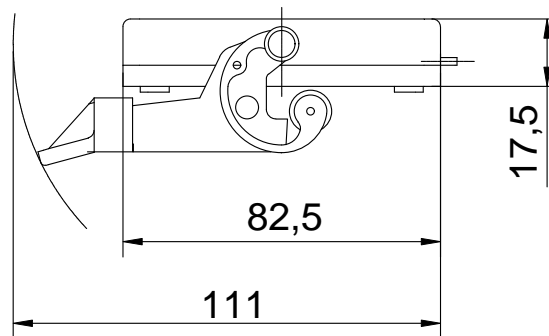

Diritti riservati | All rights reserved

Date 14.12.2006	<b>CHC 32 LG</b>		Scale
Sign.	cover, with 1 lev.		1:2
			